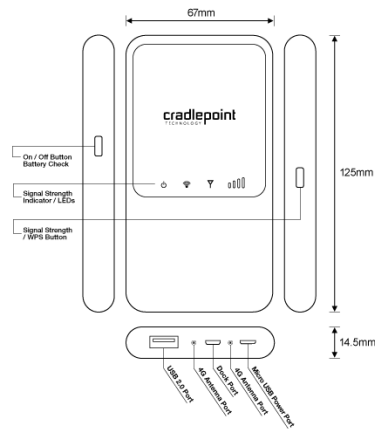

TRAVEL ROUTER AND DOCK

The CradlePoint 2000W creates a portable WiFi hotspot, so you can share your super-fast 4G WiMAX broadband data service securely with all your WiFi and Ethernet-enabled devices.